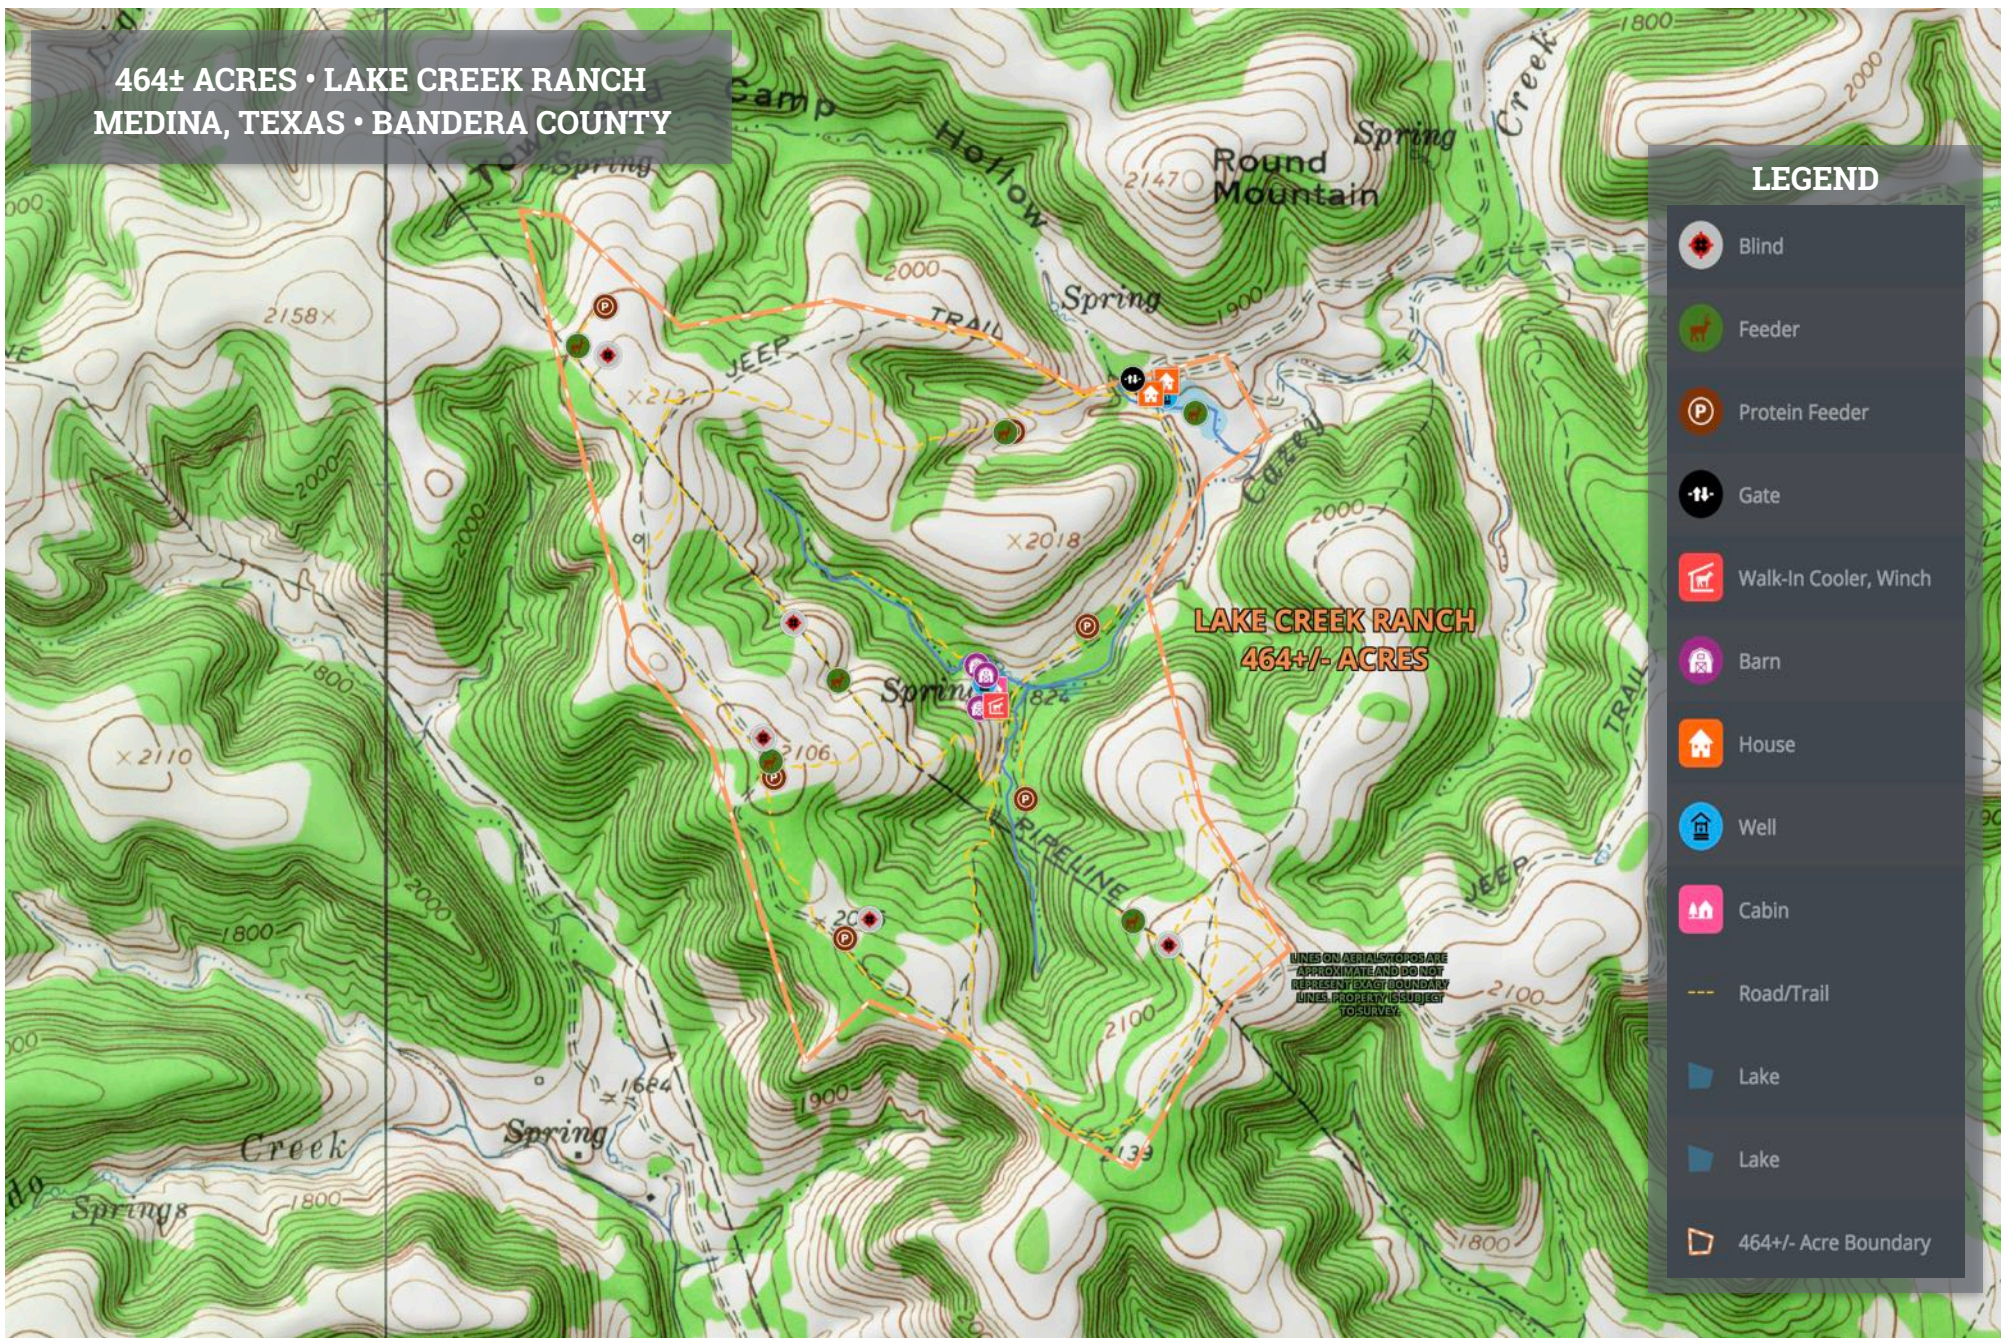

**464± ACRES • LAKE CREEK RANCH
MEDINA, TEXAS • BANDERA COUNTY**

LEGEND

-  Blind
-  Feeder
-  Protein Feeder
-  Gate
-  Walk-In Cooler, Winch
-  Barn
-  House
-  Well
-  Cabin
-  Road/Trail
-  Lake
-  Lake
-  464±-Acre Boundary